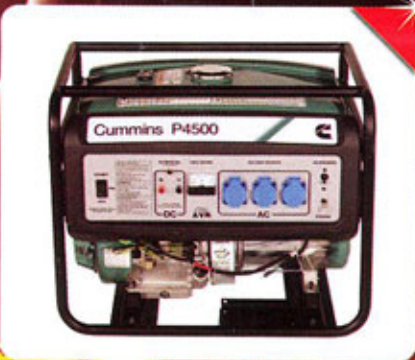

P2200

- Max. output 2200W – Rated output 2000W
- Minimum 13 hours run time
- Quiet & smooth operations
- 1 year warranty
- Legendary quality & reliability
- Special protection against sparks and fire hazards

P2600

- Max. output 2600W – Rated output 2500W
- Minimum 9.7 hours run time
- Quiet & smooth operations
- 1 year warranty
- Legendary quality & reliability
- Special protection against sparks and fire hazards

P4500

- Max. output 4500W – Rated output 4000W
- Minimum 10 hours run time
- Quiet & smooth operations
- 1 year warranty
- Legendary quality & reliability
- Special protection against sparks and fire hazards